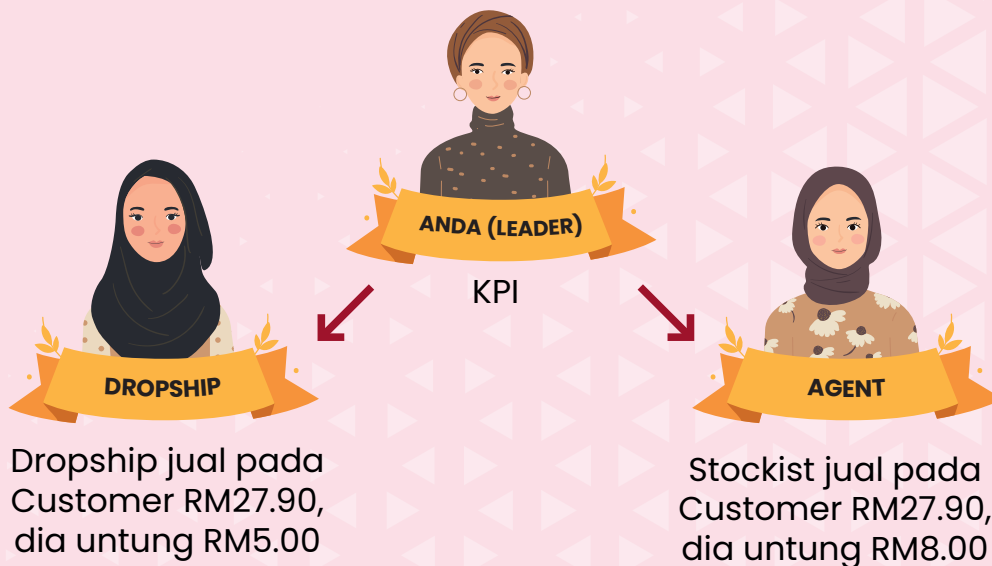

2. OVERRIDING BONUS

OVERRIDING BONUS adalah hasil keuntungan yang diperolehi dari jualan Group Sale apabila anda mencapai KPI sama ada Agent, Stockist atau Leader.

Untuk mendapat komisyen Overriding, Agent, Stockist & Leader mestilah mencapai Personal Sales dan Group Sale setiap bulan.

= OVERRIDING ANDA (RM6 + RM3) = RM9

TABLE OF REFERENCE	
CUSTOMER	RM27.90
DROPSHIP	RM22.90
AGENT	RM19.90
STOCKIST	RM17.90
LEADER	RM16.90

Harga Dropship	RM22.90
Harga Leader	RM16.90

RM6	

Harga Agent	RM19.90
Harga Leader	RM16.90

RM3